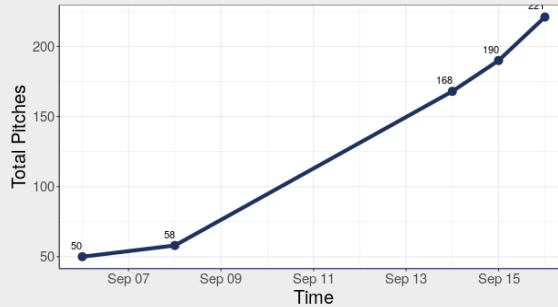

Steve Nelson

All Time Usage Insights

⇒ Total Pitches
460

⇒ Total Training Days
10

⇒ Total At-Bats
116.46

⇒ MLB Seasons
0.18

⇒ Pitches Per Use Day
46

⇒ Favorite Drill
Batting Practice

Streaks

⇒ Consecutive Training Days

Best: 3 Days
Current: 0 Days

⇒ Consecutive Hitting Days

Best: 3 Days
Current: 0 Days

⇒ Consecutive WIN Weekly Work Completions

Best: 0 Days
Current: 0 Days

Weekly Usage Insights

Pitches Seen - Last 2 Weeks