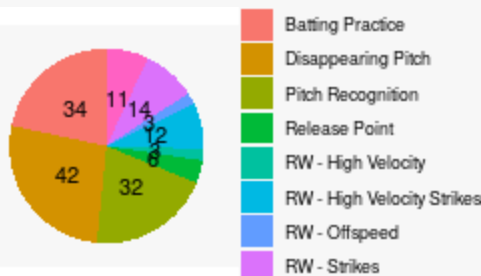

Drill Type Breakdown